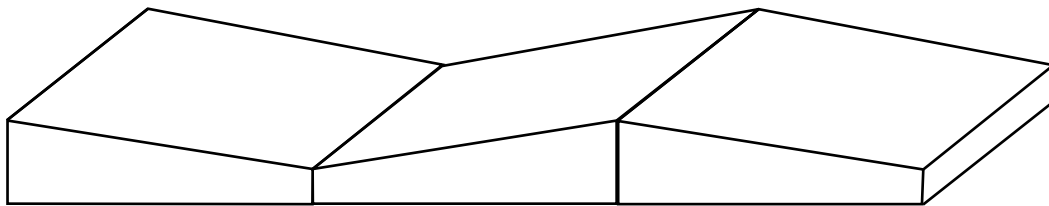

Patterns of Nature

Wedge Series -- Each module is 14" square and slants from 3" to 1"
Etched pattern wraps around front and sides of module.

Top view

Side view

Isometric view

How they can fit together

Wedge modules can hang separate, slanting up, left, down, and right.
This gives a sculptural feel with shadows varying from module to module.